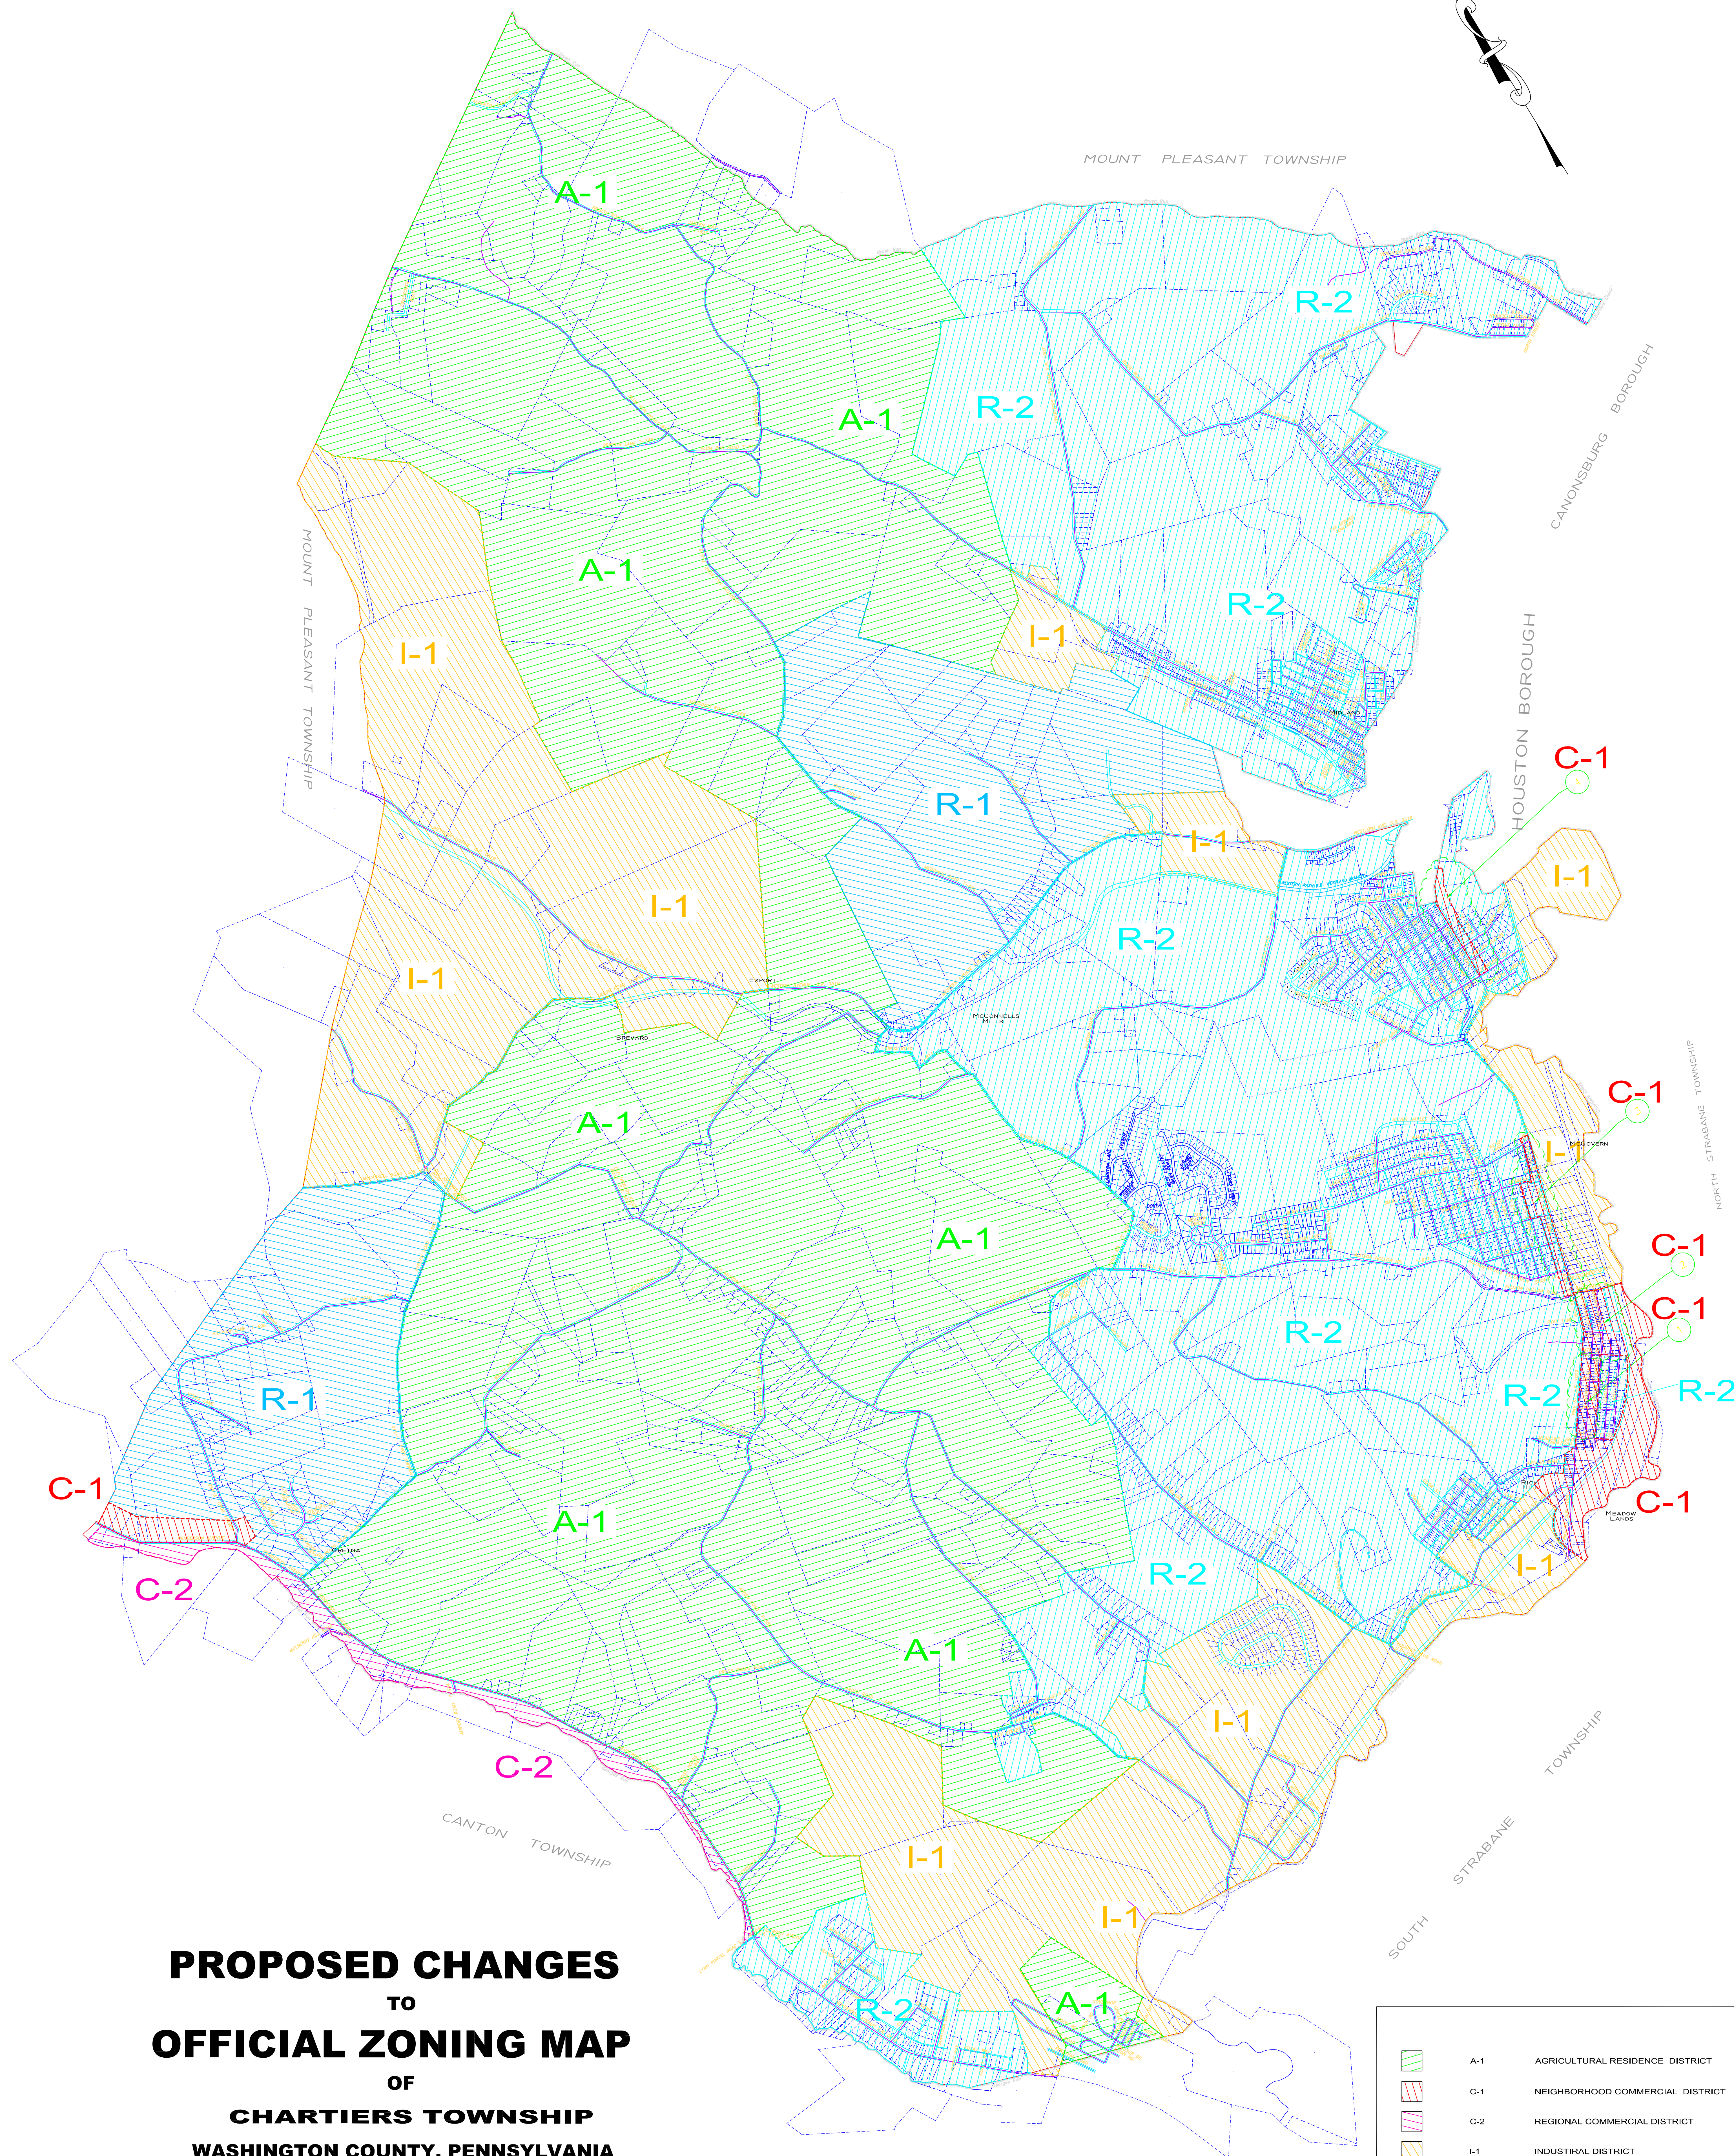

MOUNT PLEASANT TOWNSHIP

**PROPOSED CHANGES
TO
OFFICIAL ZONING MAP
OF
CHARTIERS TOWNSHIP
WASHINGTON COUNTY, PENNSYLVANIA
JULY 2009**

PREPARED BY:

	A-1	AGRICULTURAL RESIDENCE DISTRICT
	C-1	NEIGHBORHOOD COMMERCIAL DISTRICT
	C-2	REGIONAL COMMERCIAL DISTRICT
	I-1	INDUSTRIAL DISTRICT
	R-1	RESIDENCE DISTRICT
	R-2	RESIDENCE DISTRICT
	PRD	PLANNED RESIDENTIAL DISTRICT

NOTE: BASE MAP BY OTHERS